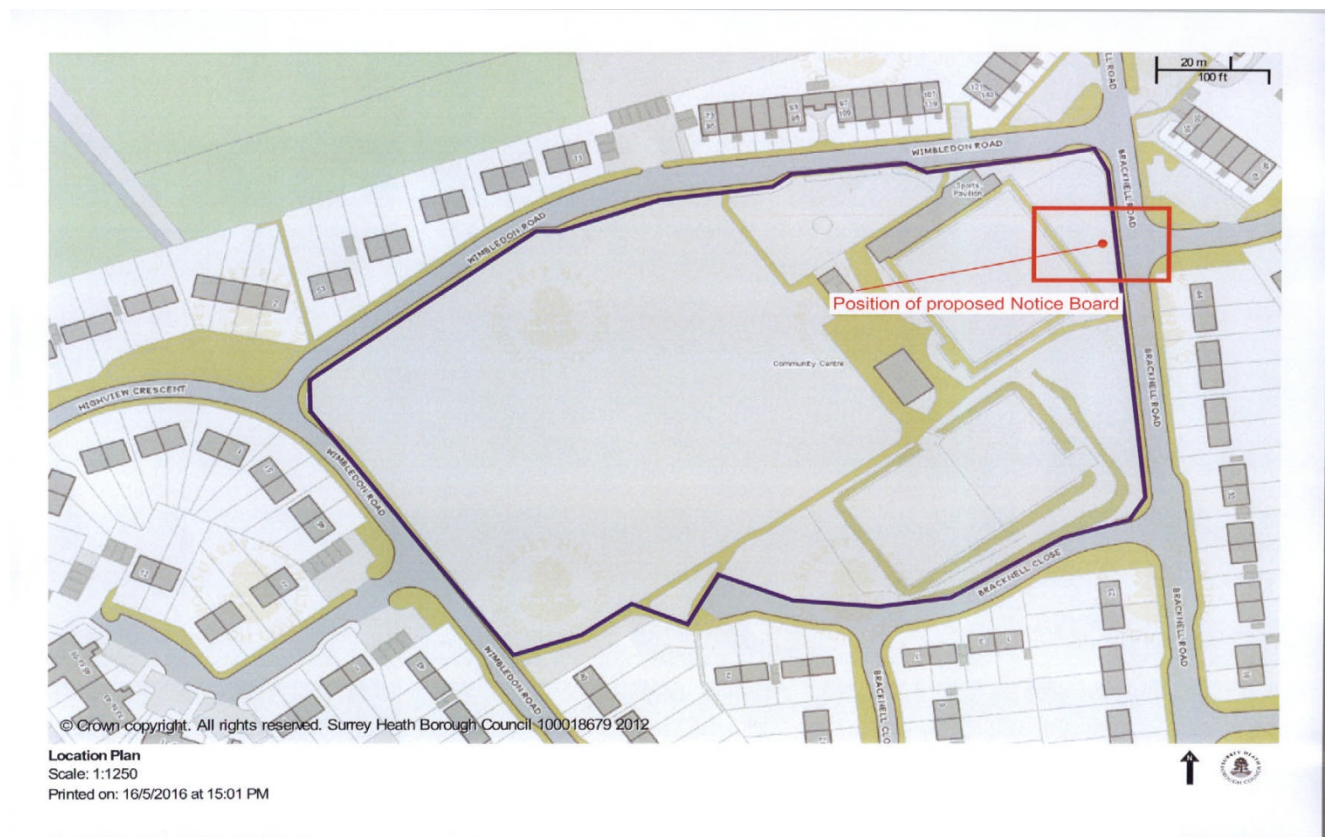

# 16/0537 – OLD DEAN RECREATION GROUND, WIMBLEDON ROAD, CAMBERLEY

## LOCATION PLAN

View of application site from Mitcham Road looking west.

16/0537 – OLD DEAN RECREATION GROUND, WIMBLEDON ROAD, CAMBERLEY

View along Bracknell Road looking north

View along Bracknell Road looking south